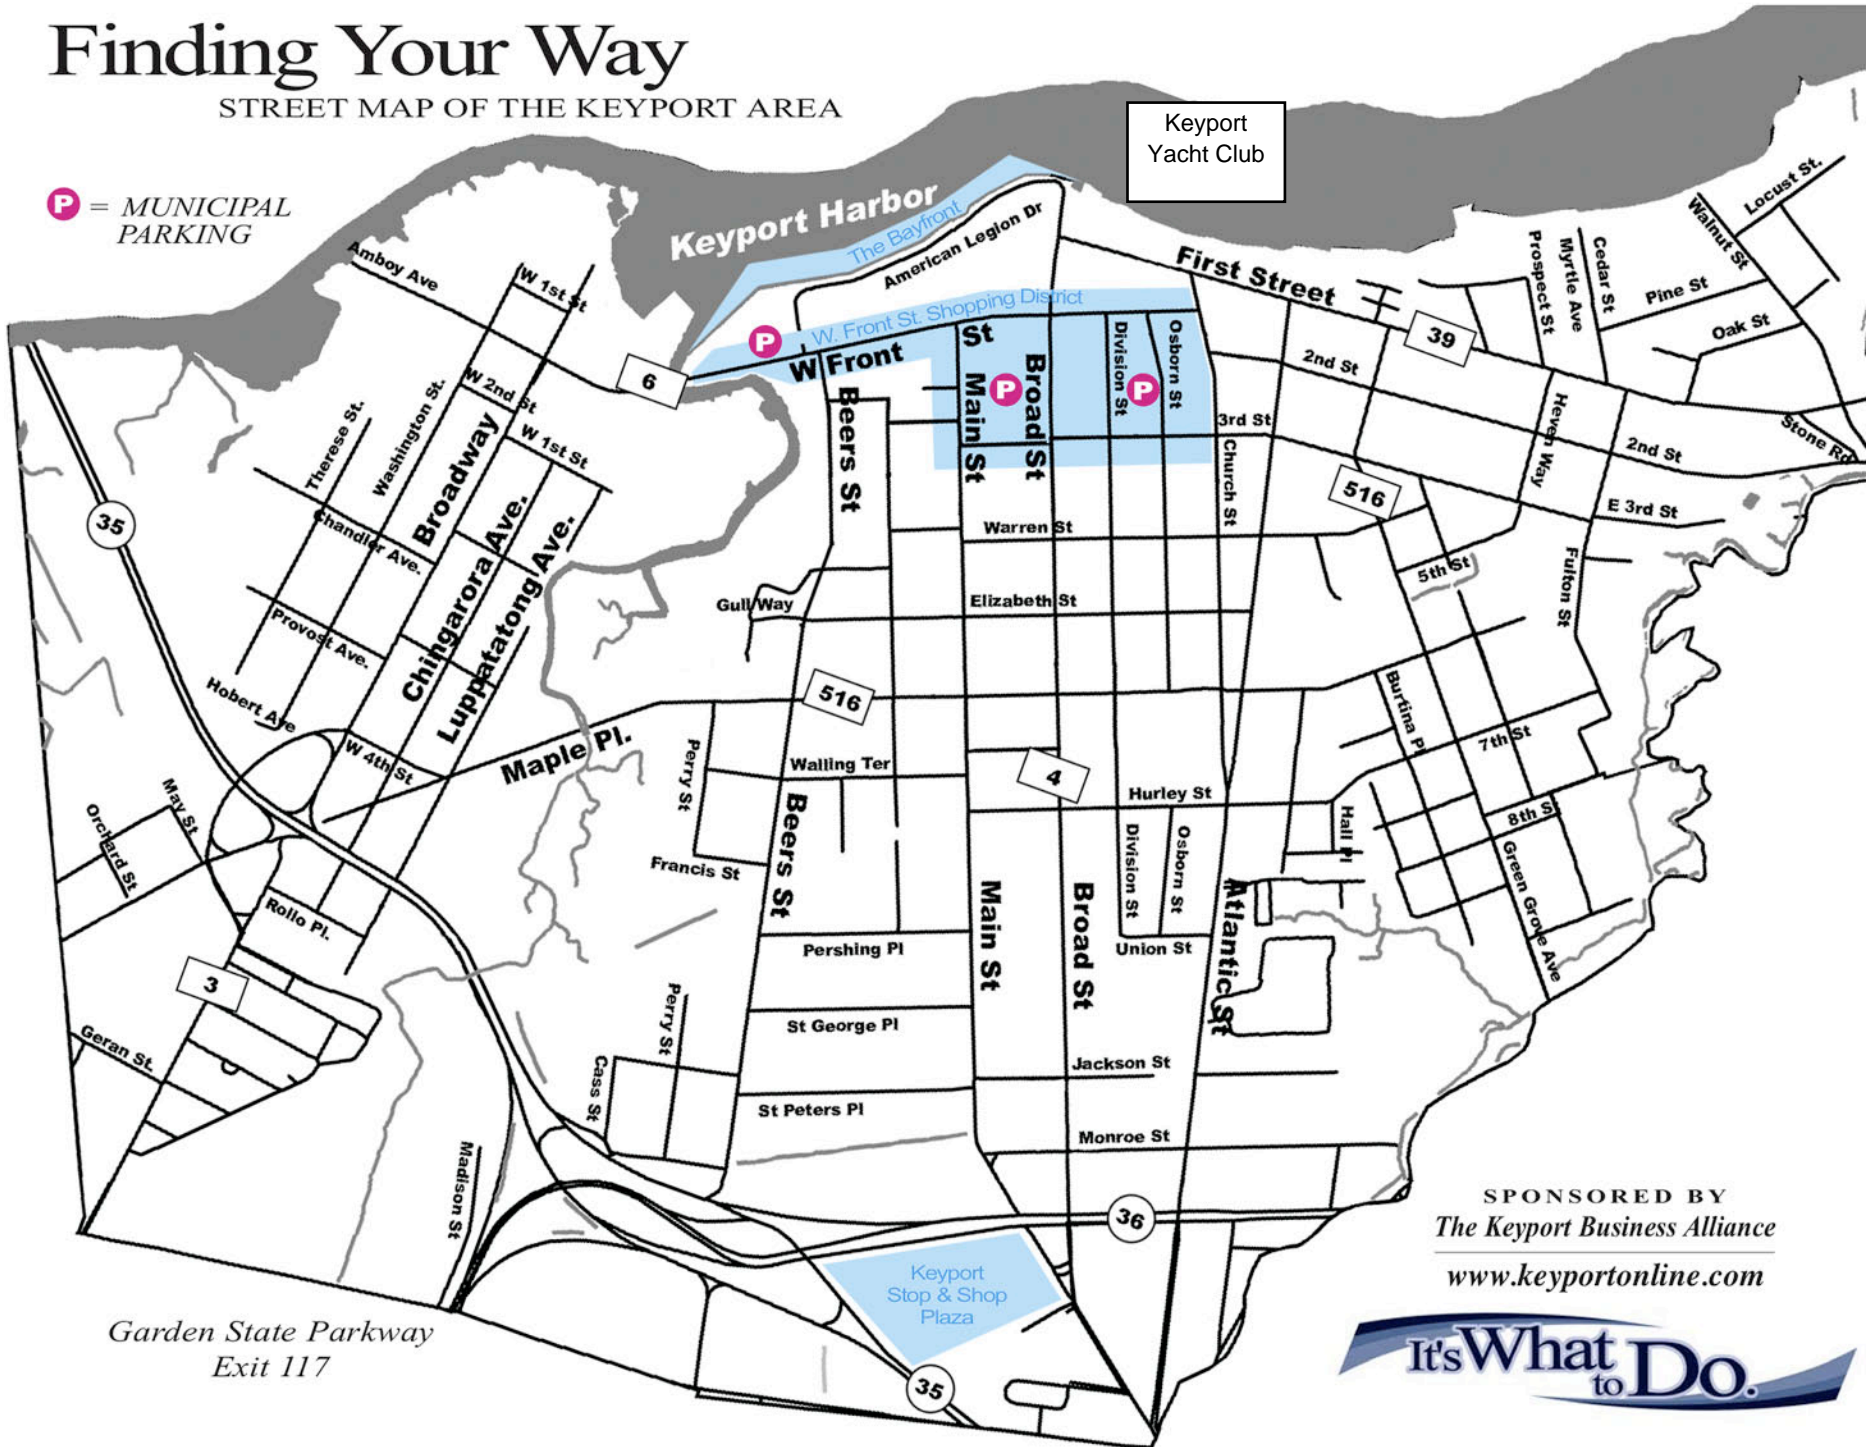

Finding Your Way

STREET MAP OF THE KEYPORT AREA

P = MUNICIPAL
PARKING

Garden State Parkway
Exit 117

SPONSORED BY
The Keyport Business Alliance
www.keyportonline.com